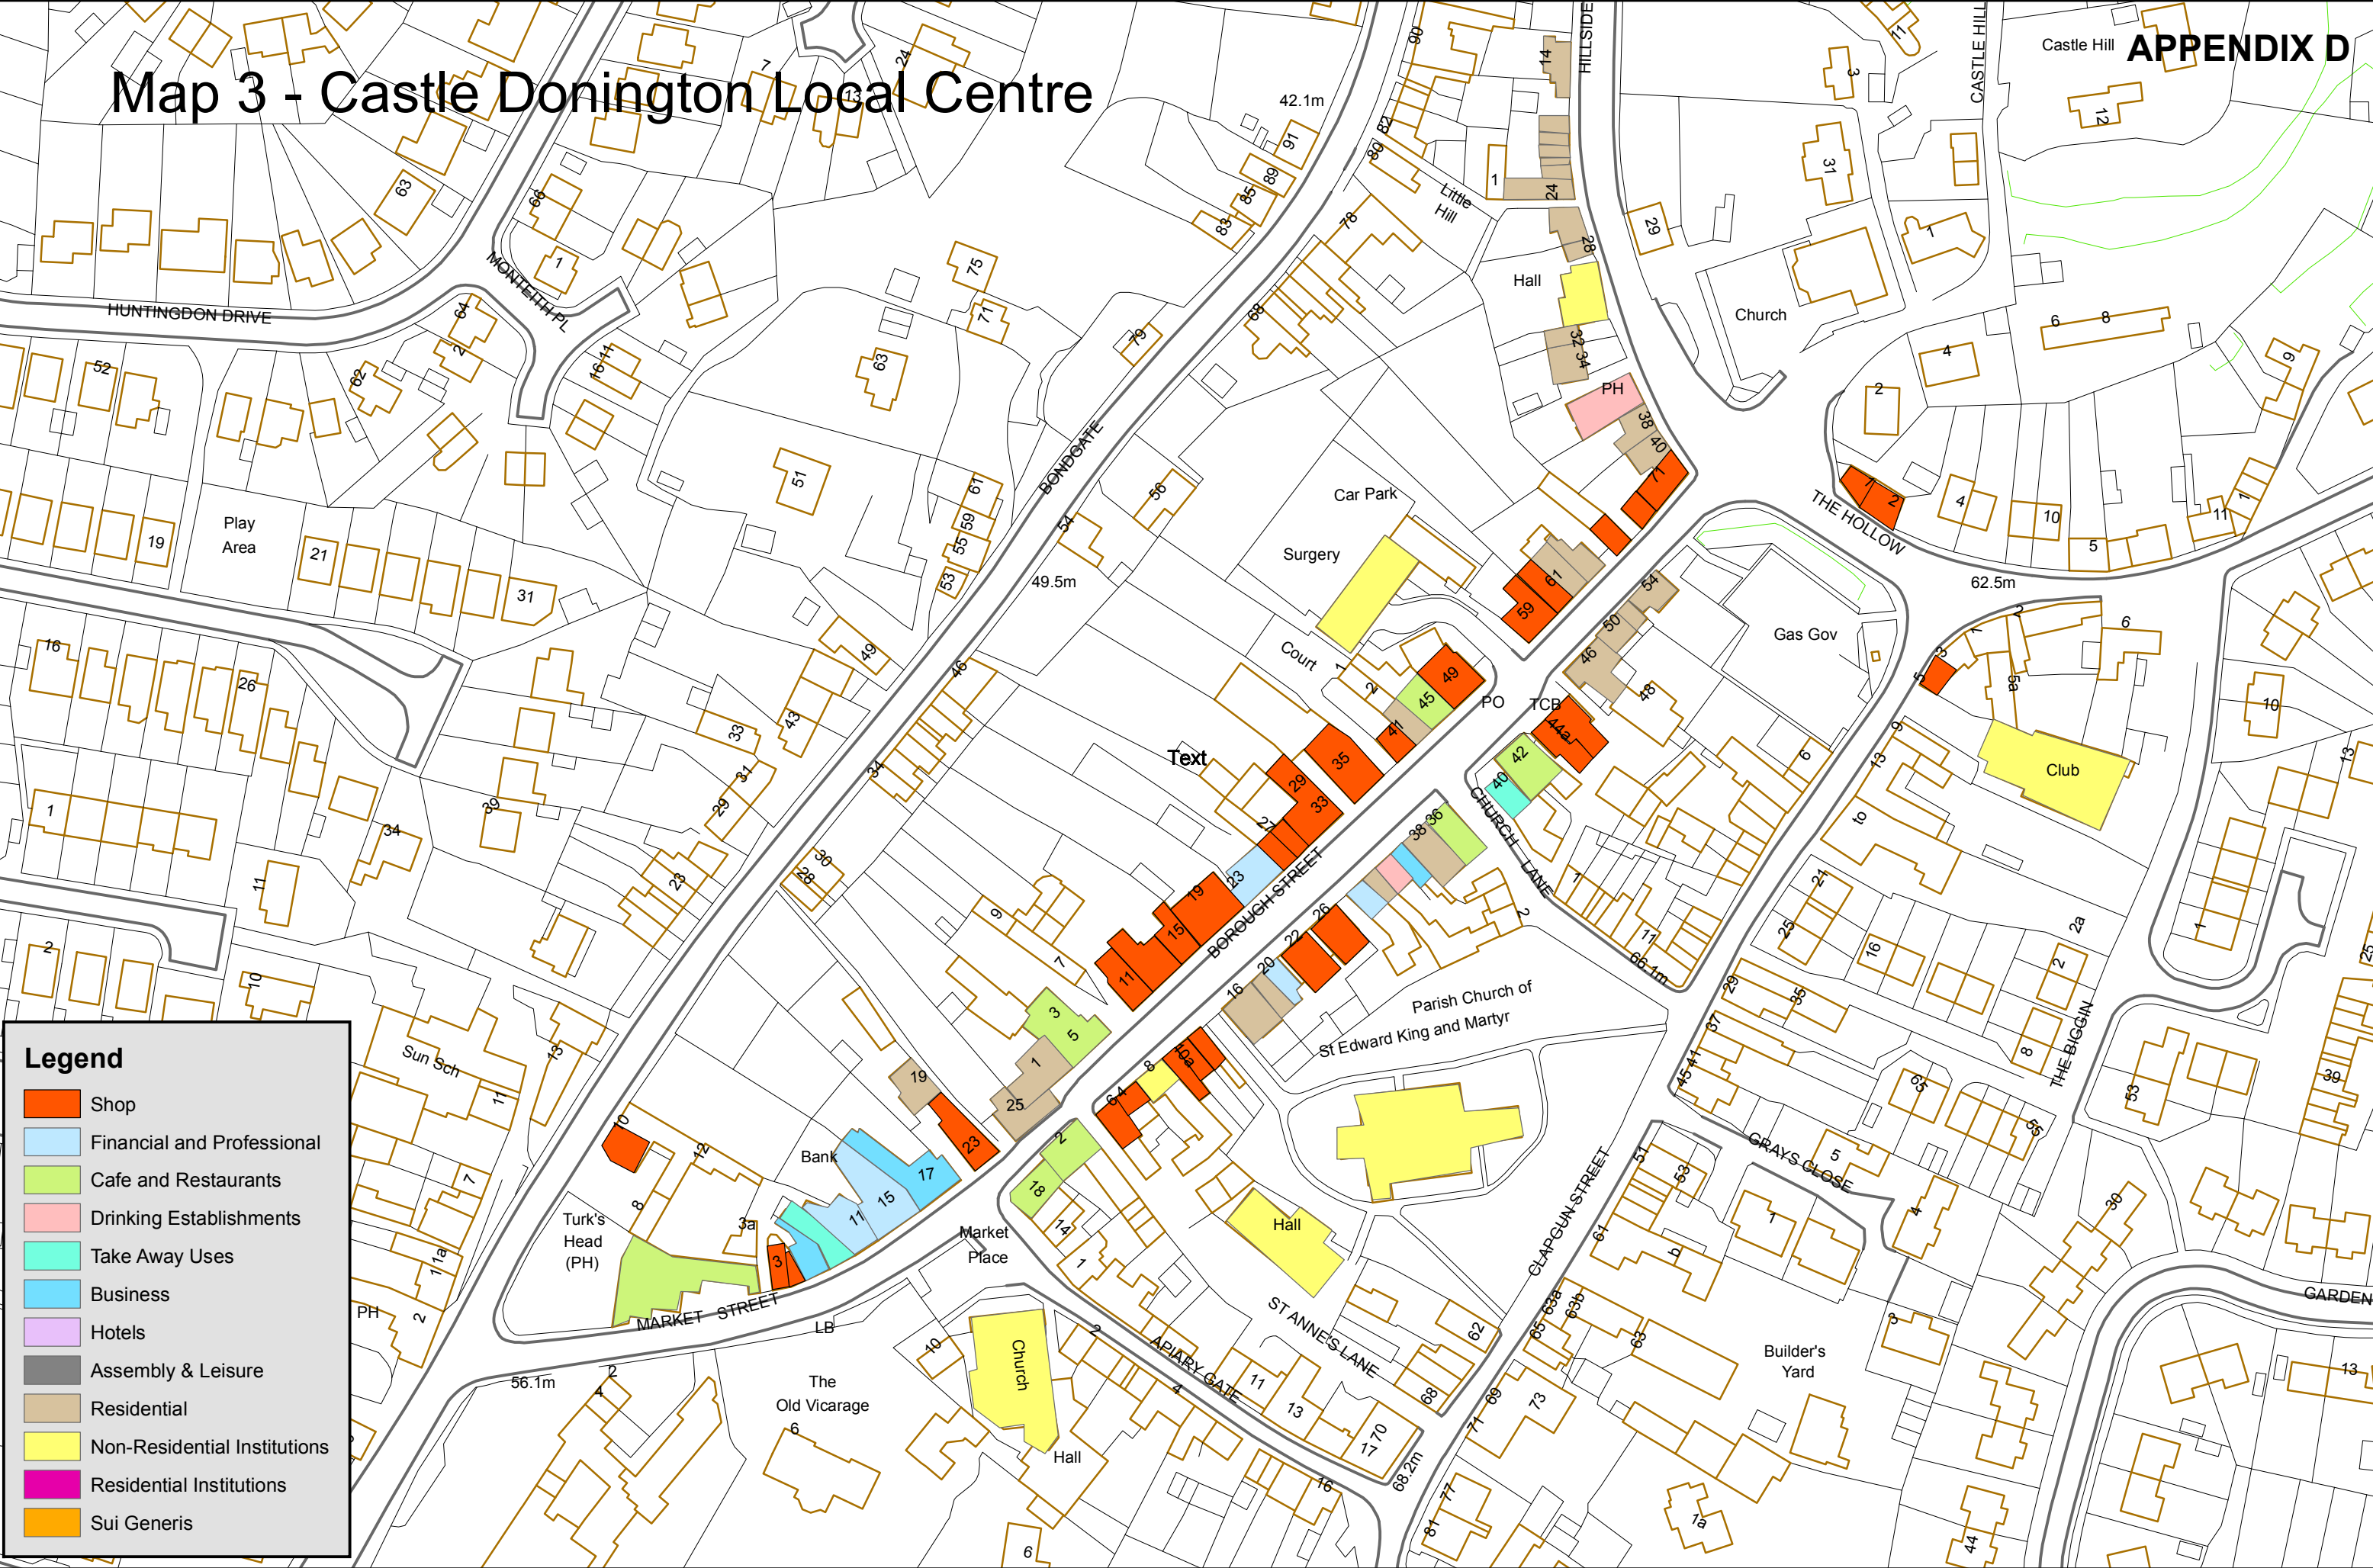

Map 3 - Castle Donington Local Centre

Legend

- Shop
- Financial and Professional
- Cafe and Restaurants
- Drinking Establishments
- Take Away Uses
- Business
- Hotels
- Assembly & Leisure
- Residential
- Non-Residential Institutions
- Residential Institutions
- Sui Generis